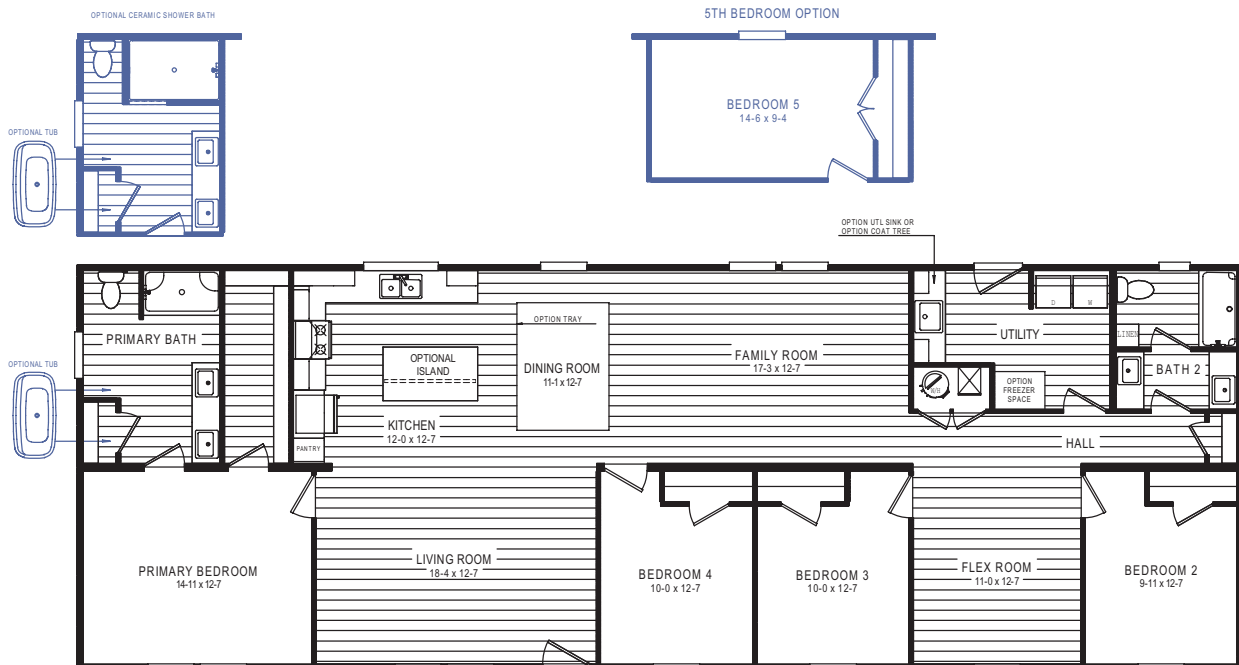

HIGH ROCK

Ridge 5425

4 beds | 2 baths | 2,001 sq. ft. | 28x76

- Upgraded Insulation Throughout
- 30-yr Architectural Shingles
- 1/2" Drywall Throughout

- 42" Duracraft® Kitchen Cabinets
- ENERGY STAR® Appliances
- Recessed LED Lights Throughout