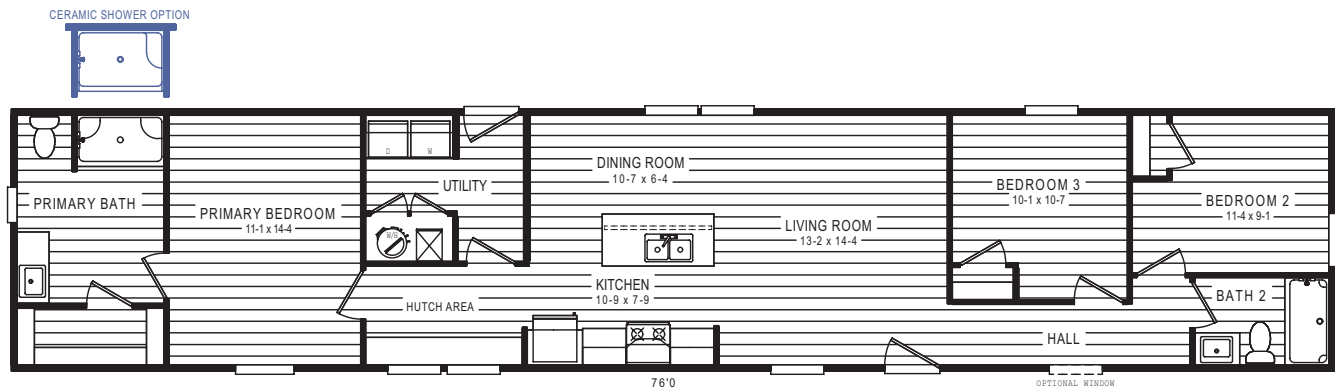

HIGH ROCK

Fontana 5404

3 beds | 2 baths | 1,140 sq. ft. | 16x76

OPTIONAL GLAMOUR BATH

- Upgraded Insulation Throughout
- 30-yr Architectural Shingles
- 1/2" Drywall Throughout
- 42" Duracraft® Kitchen Cabinets
- ENERGY STAR® Appliances
- Recessed LED Lights Throughout