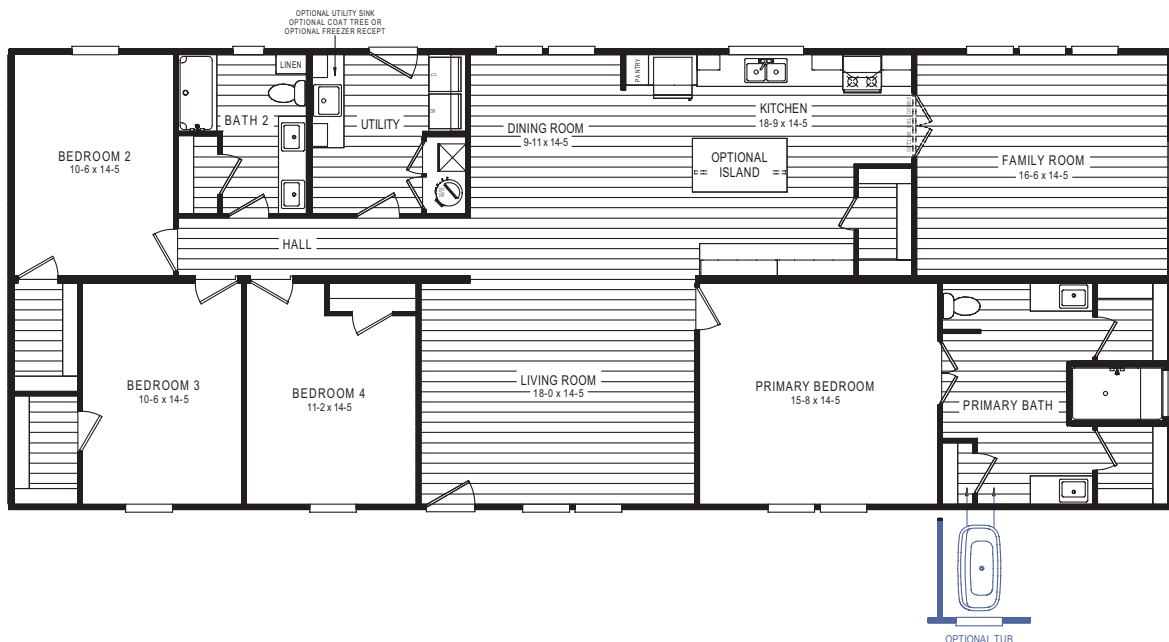

HIGH ROCK

Uwharrie 5430

4 beds | 2 baths | 2,280 sq. ft. | 32x76

- Upgraded Insulation Throughout
- 30-yr Architectural Shingles
- 1/2" Drywall Throughout
- 42" Duracraft® Kitchen Cabinets
- ENERGY STAR® Appliances
- Recessed LED Lights Throughout