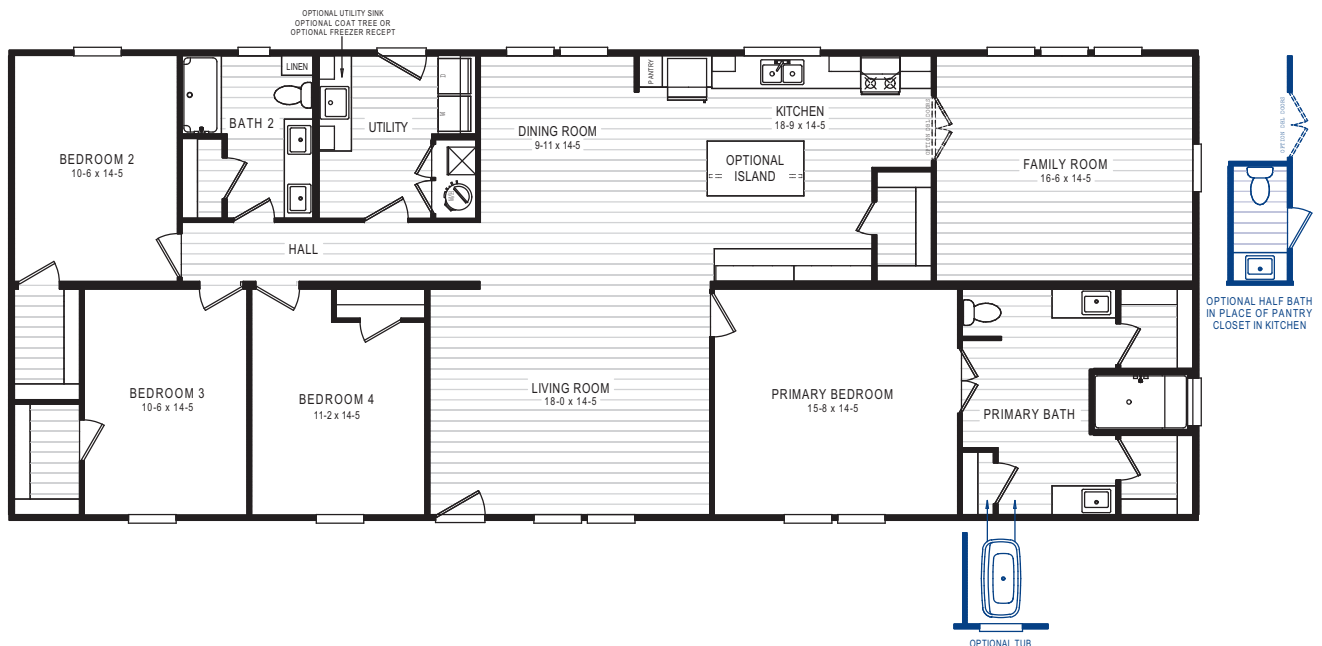

# HIGH ROCK

## Uwharrie 5430

4 beds / 2 baths / 2,280 sq. ft. / 32x76

- Upgraded Insulation Throughout
- 30-yr Architectural Shingles
- 1/2" Drywall Throughout
- 42" Duracraft® Kitchen Cabinets
- ENERGY STAR® Appliances
- Recessed LED Lights Throughout