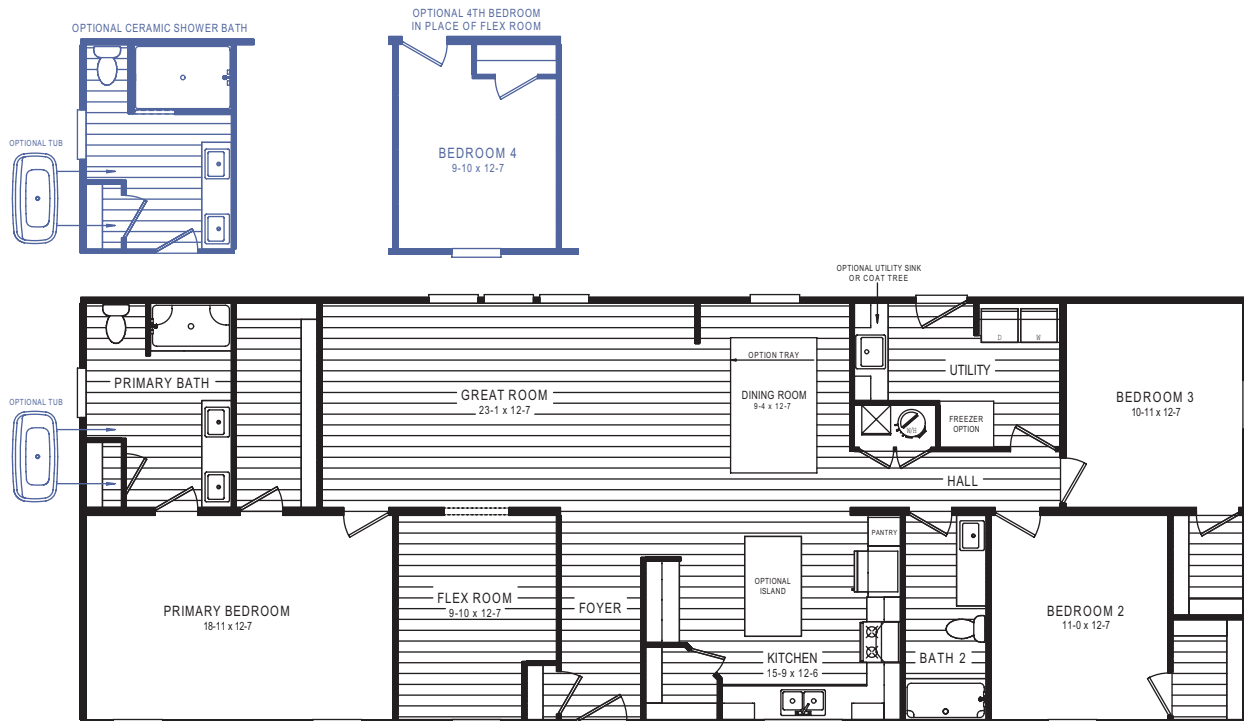

HIGH ROCK

Tillery 5420

3 beds | 2 baths | 1,896 sq. ft. | 28x72

- Upgraded Insulation Throughout
- 30-yr Architectural Shingles
- 1/2" Drywall Throughout
- 42" Duracraft® Kitchen Cabinets
- ENERGY STAR® Appliances
- Recessed LED Lights Throughout