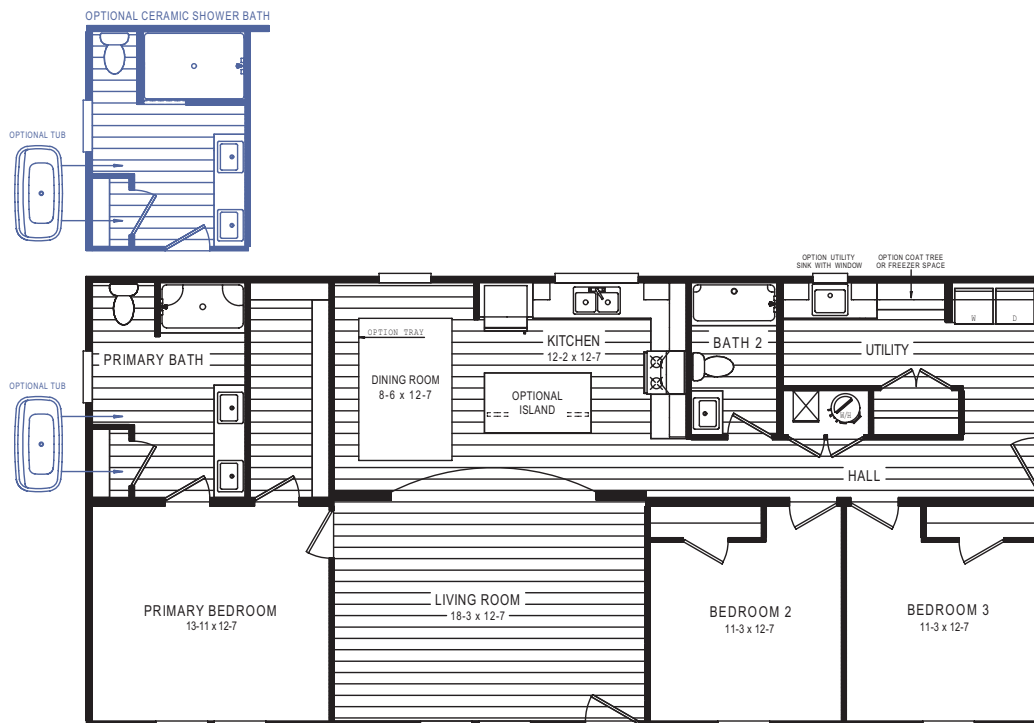

HIGH ROCK

River 5410

3 beds | 2 baths | 1,474 sq. ft. | 28x56

- Upgraded Insulation Throughout
- 30-yr Architectural Shingles
- 1/2" Drywall Throughout
- 42" Duracraft® Kitchen Cabinets
- ENERGY STAR® Appliances
- Recessed LED Lights Throughout