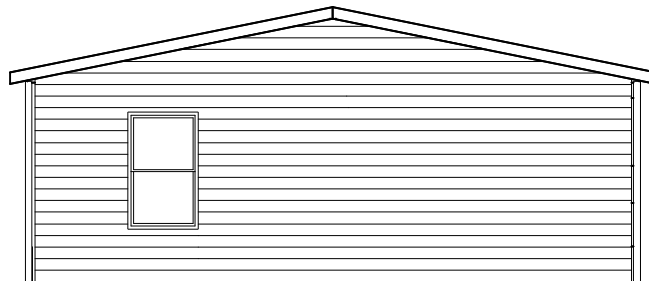

FRONT ELEVATION

RIGHT SIDE ELEVATION

BRAND CLAYTON	SERIES HR28	REVISIONS	BY	DATE	GENERAL NOTES	DRAWING TITLE	MODEL NAME	SQ. FT.	
CLAYTON HOME BUILDING GROUP						<i>EXTERIOR ELEVATION FRONT & RIGHT SIDE</i>	5415	1685	
							PLANT 957	DESCRIPTION 28X64 3BR-2BA	MODEL NO. 5415
							DRAWN BY KLK	ORIG. DATE 05/17/2023	DATE PRINTED 08/24/2023
									SHEET NO. 20-1

BACK ELEVATION

LEFT SIDE ELEVATION

BRAND CLAYTON		SERIES HR28		REVISIONS		BY	DATE	GENERAL NOTES		DRAWING TITLE <i>EXTERIOR ELEVATION BACK & LEFT SIDE</i>		MODEL NAME 5415		SQ. FT. 1685	
CLAYTON HOME BUILDING GROUP												PLANT 957	DESCRIPTION 28X64 3BR-2BA	MODEL NO. 5415	
												DRAWN BY KLK	ORIG. DATE 05/17/2023	DATE PRINTED 08/24/2023	SHEET NO. 20-2